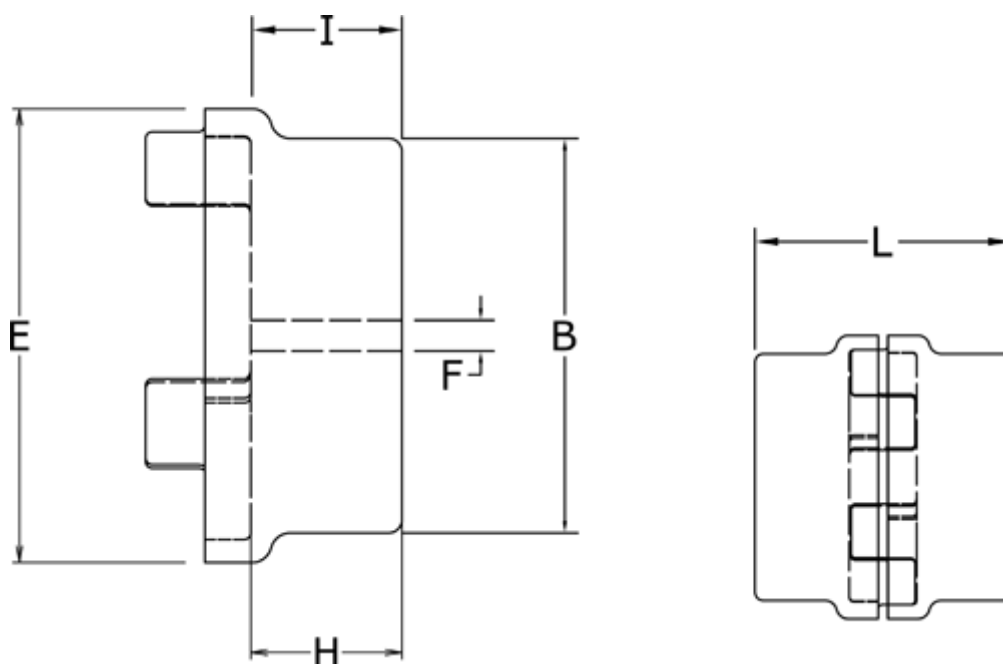

# Data Sheet

Article number: 3304019BST  
Description: Coupling hub 19/24B  
ST Steel, Predrilled

## Measures

B	= 40
E	= 40
F	= -
H	= 25
I	= -
L	= 66
Max. bore mm	= 24